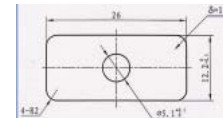

66-82195

Movable Contact Disc

For: Denso PMGR Starters

Replace:

Dim: 12.2mmWx26mmLx1.2mmT,

5.1mm ID Hole

OE:

Lester: 17825

Ref:

Note: This Disc used on plastic rod type