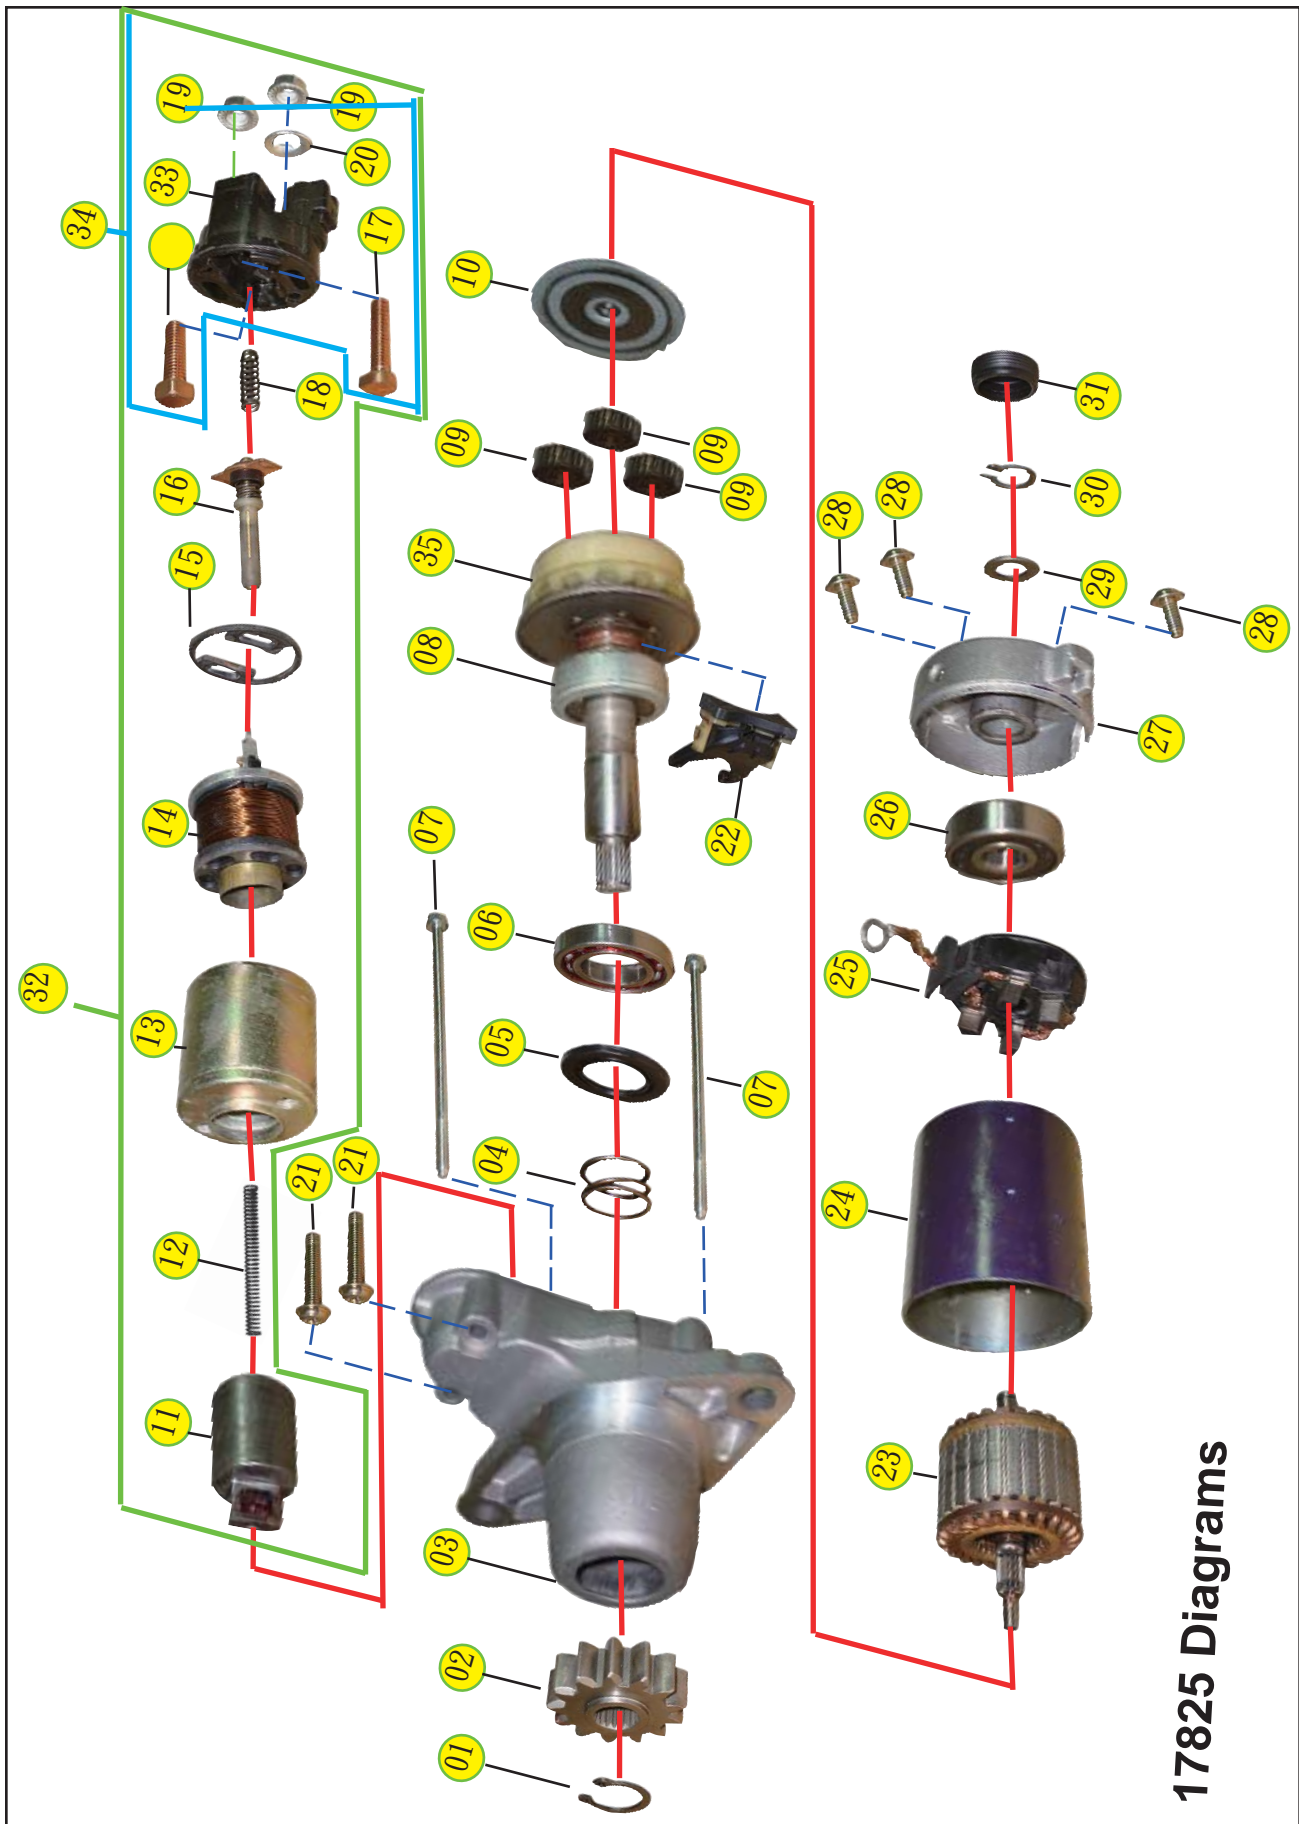

DENSO PMGR STARTERS PARTS & UNIT

17825

17841

19049

Metro Auto Industrial Inc.
Toll Free: **1-800-263-8761**

Denso PMGR Starter

17825 Diagrams

Manufacturers and Supplier names and their part numbers are for reference use only.