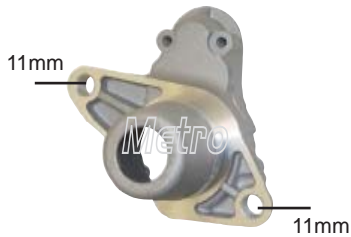

03

51-82279 DE Housing

For: Denso PMGR 1.6kw Starter
Replace:
Dim:
OE: 228000-990
Leste: 17825, 17878
Ref: 51-8207, ST-03206
Note: