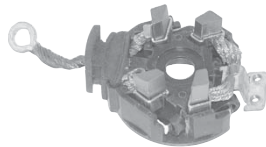

DENSO PMGR STARTERS PARTS & UNIT

17825

17841

19049

Metro Auto Industrial Inc.
Toll Free: **1-800-263-8761**

Denso PMGR Starter

17825 Diagrams

Manufacturers and Supplier names and their part numbers are for reference use only.

Denso PMGR Starter

03

51-82277 DE Housing

For: Denso PMGR 1.1kw Starter
 Replace:
 Dim:
 OE: 428000-034
 Lester: 17841
 Ref:
 Note:

03

51-82279 DE Housing

For: Denso PMGR 1.6kw Starter
 Replace:
 Dim:
 OE: 228000-990
 Leste: 17825, 17878
 Ref: 51-8207, ST-03206
 Note: